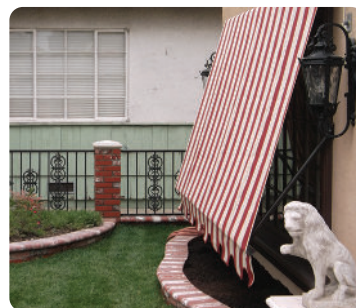

Reduce Energy Costs

Your home's first line of defense against the sun should be exterior. Shade your home with well-placed trees, vine-covered trellises, or wide overhangs such as retractable awnings to help reduce indoor temperature by as much as 20°F on a hot day!

The unique **165-degree** range of motion allows the Robusta Window Awning to provide varying degrees of shade during the day

SCAN ME