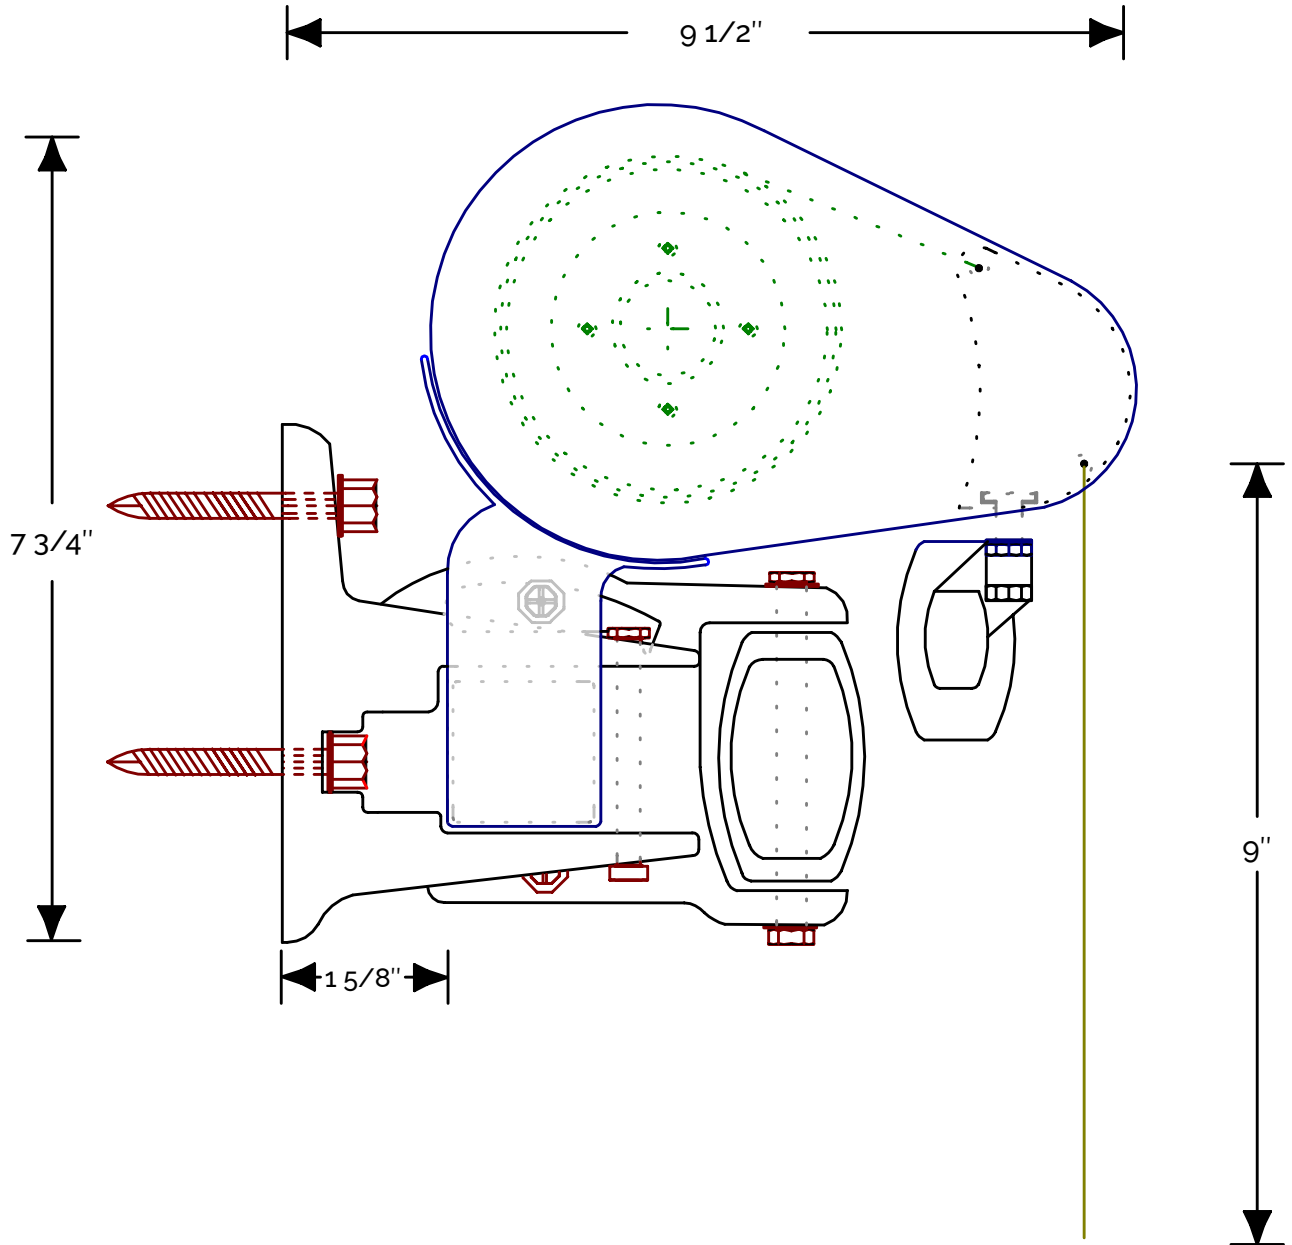

ELITE CASSETTE II PROFILE

Santa Ana, CA

Accent Awnings® Corporate Headquarters
1600 E. Saint Gertrude Pl.
Santa Ana, CA 92705
Contractor Lic. #700678

San Diego, CA

Accent Awnings® of San Diego
8132 Miramar Rd.
San Diego, CA 92126
Contractors Lic. #700678