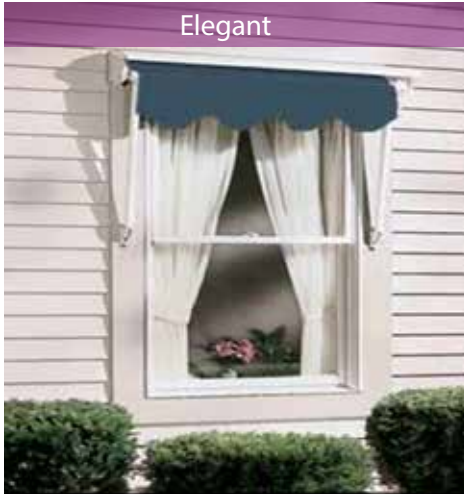

Retractable Window Awnings

by Accent Awning Company™

Sun when you want it...

Shade when you need it

Elegant

Fully Retracted For View

Practical

Partially Extended & Shading

Effective

Fully Extended for Total Shade

Without Hood

With Optional Hood

ROBUSTA

RETRACTABLE WINDOW AWNINGS

The **Robusta** Window Awning's heavy-duty construction is ideally suited to both large and small applications and can be operated by either an exterior manual crank or motor. **Robusta** Window Awning options can include an aluminum hood for extra fabric protection when retracted.

Robusta retractable window awnings by Accent Awnings® provide ultimate versatility, allowing you to control exactly how much sun enters the room. Easily exercise efficient heat control of your home by blocking the sun's rays before they penetrate the glass. With **Robusta** window, you no longer have to tolerate those annoying "hotspots." Convenient manual, motorized or fully automated operation provides instant shade on demand!